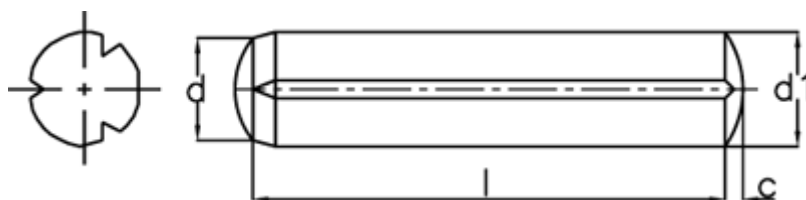

Data Sheet

Article number: 080331101

Description: KLEE Slotted pin S3 3x10
Stainless 1.4305

Measures

c = 0,45

d = 3.0

d1 = 3,2

Length = 10